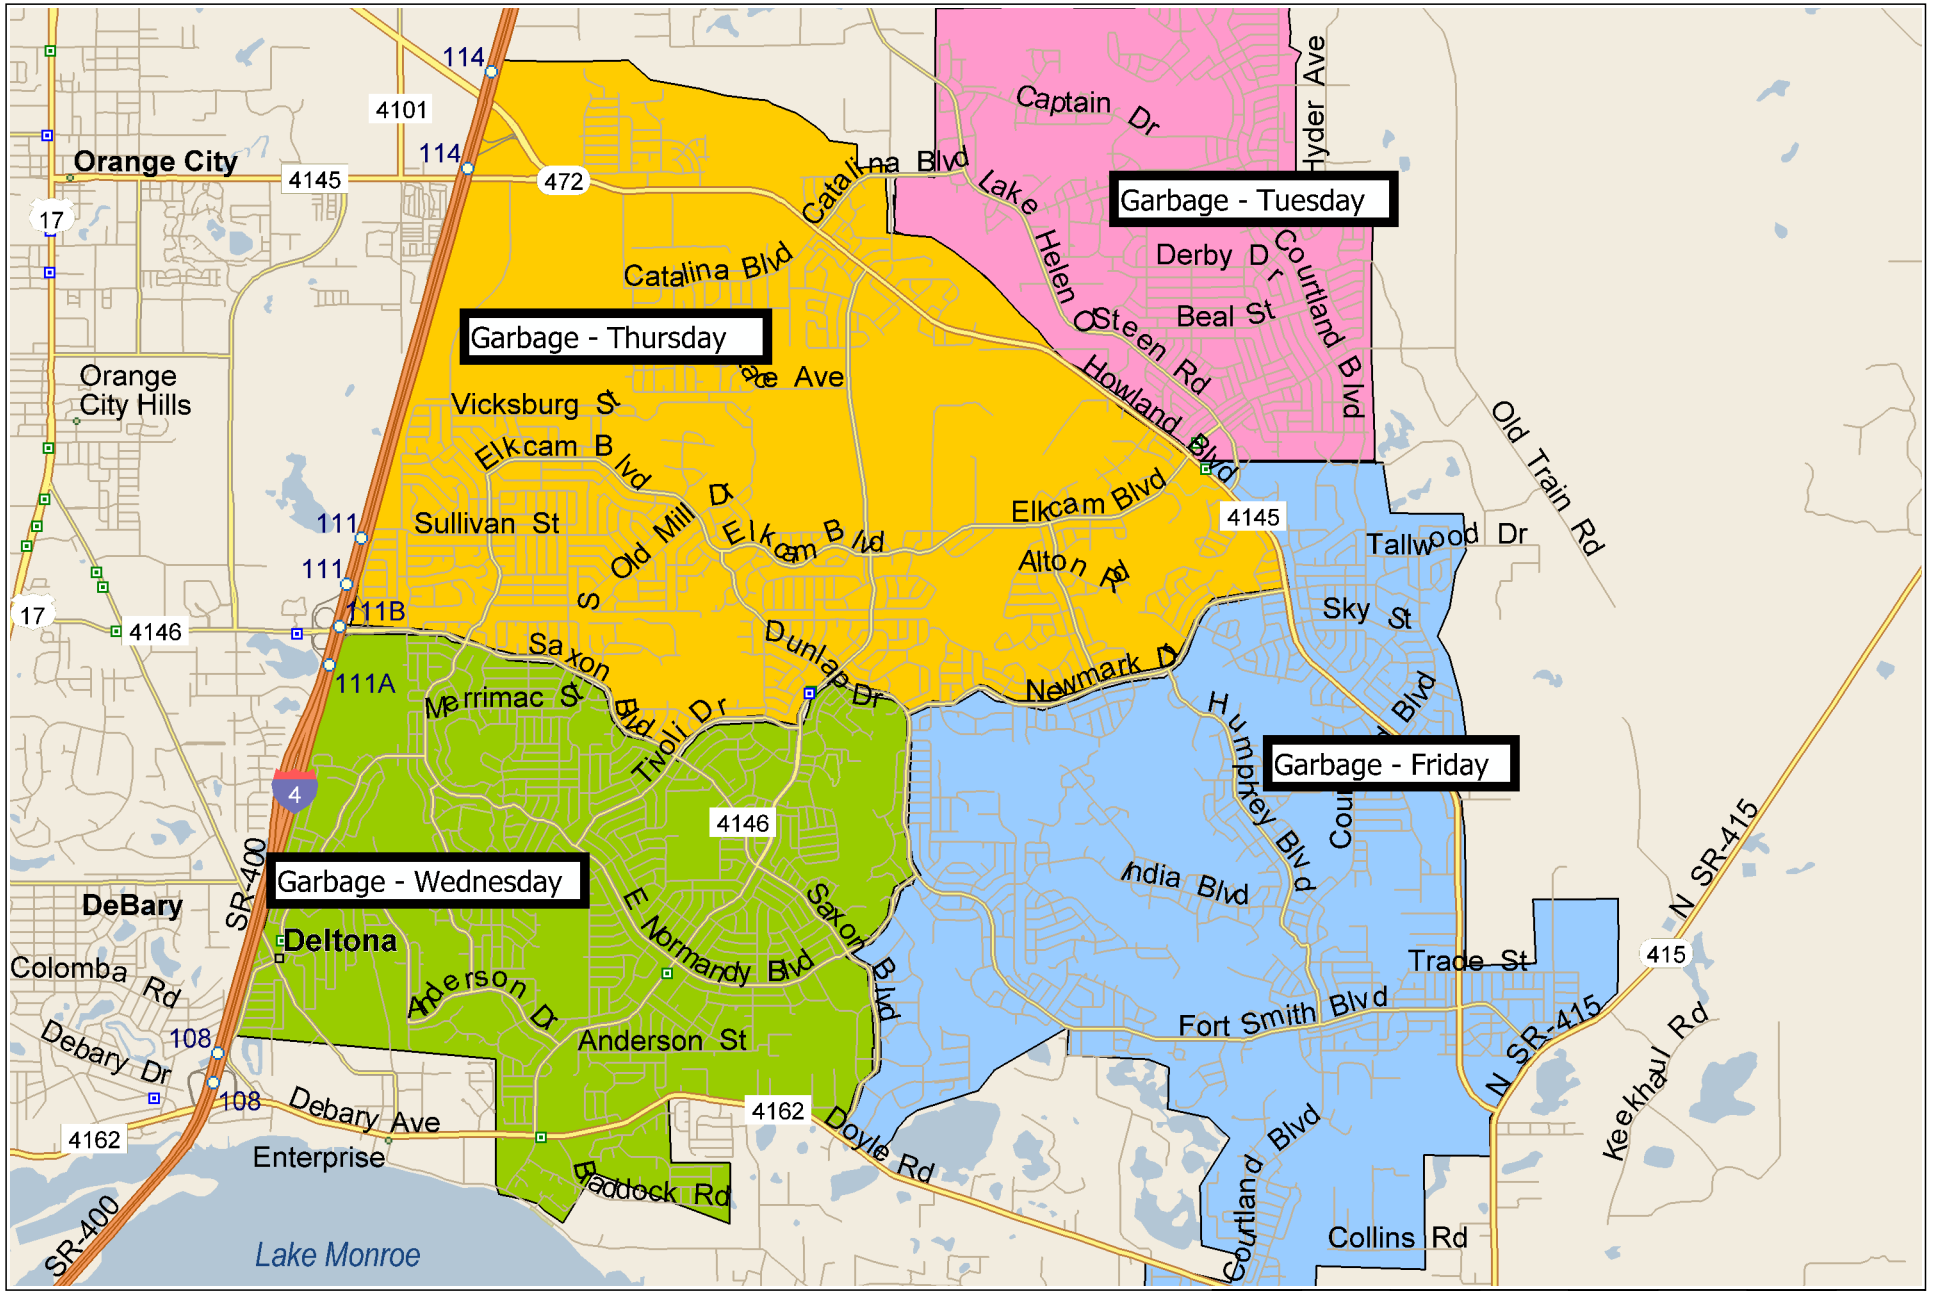

Deltona Garbage Service Days Effective 11 05 2007

Copyright © and (P) 1988–2006 Microsoft Corporation and/or its suppliers. All rights reserved. <http://www.microsoft.com/mappoint/>
 Portions © 1990–2005 InstallShield Software Corporation. All rights reserved. Certain mapping and direction data © 2005 NAVTEQ. All rights reserved. The Data for areas of Canada includes information taken with permission from Canadian authorities, including: © Her Majesty the Queen in Right of Canada, © Queen's Printer for Ontario. NAVTEQ and NAVTEQ ON BOARD are trademarks of NAVTEQ. © 2005 Tele Atlas North America, Inc. All rights reserved. Tele Atlas and Tele Atlas North America are trademarks of Tele Atlas, Inc.